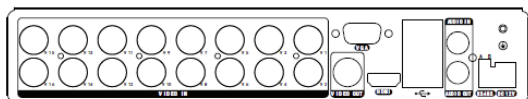

INTERFACE

SPECIFICATION

VIDEO & AUDIO INPUT

Video Input	16ch BNC interface (1.0Vp-p, 75 Ω)
TVI / CVI /AHD	1080P, 720P
IPC	Up to 16ch 2MP
Audio Input	1-ch, RCA (2.0 Vp-p, 1 KΩ)
Two way Talk	1-ch, multiplex with Audio Input (RCA)